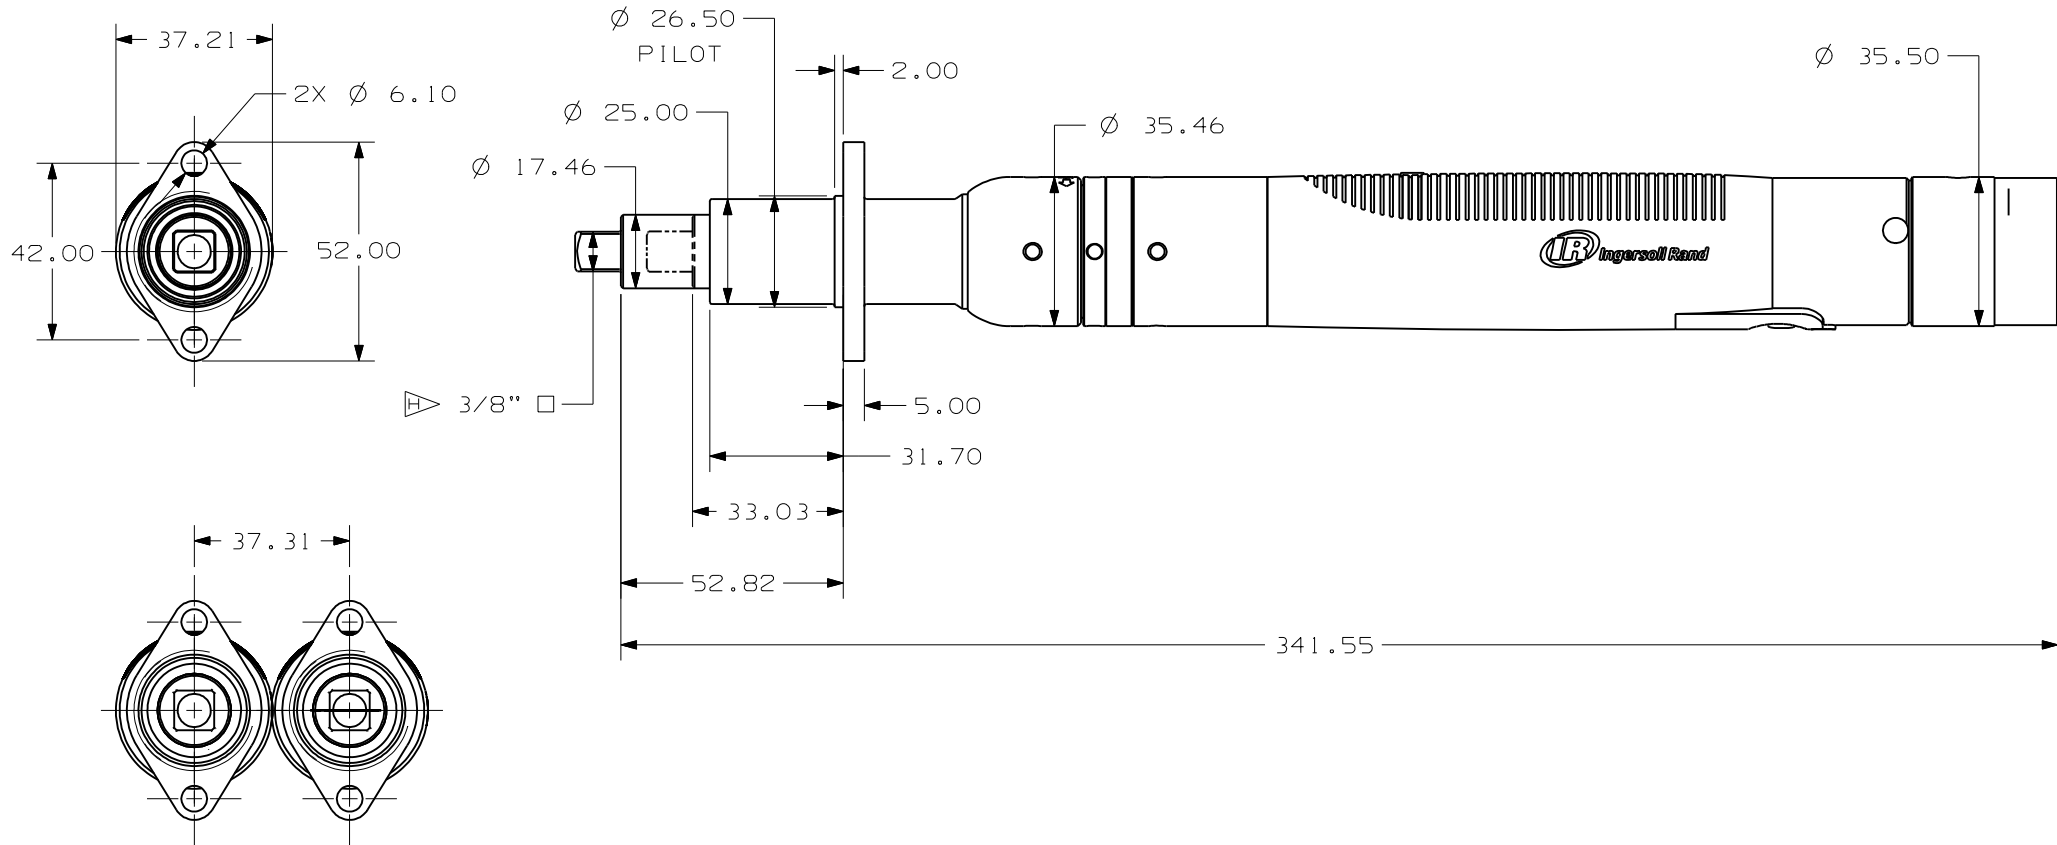

QE2 FLOATING SPINDLE  
QE2SC ( ) F32S06

QE2 FLOATING SPINDLE MOUNTING

NO. OF SPINDLES	D MIN.
2	37.31
3	43.08
4	52.76
5	63.48
6	74.62