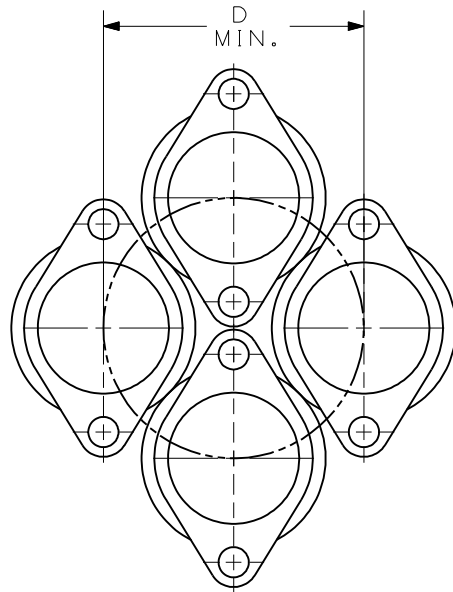

QE2 FLOATING SPINDLE  
QE2SC ( ) F32S06

QE2 FLOATING SPINDLE MOUNTING

NO. OF SPINDLES	D MIN.
2	37.31
3	43.08
4	52.76
5	63.48
6	74.62